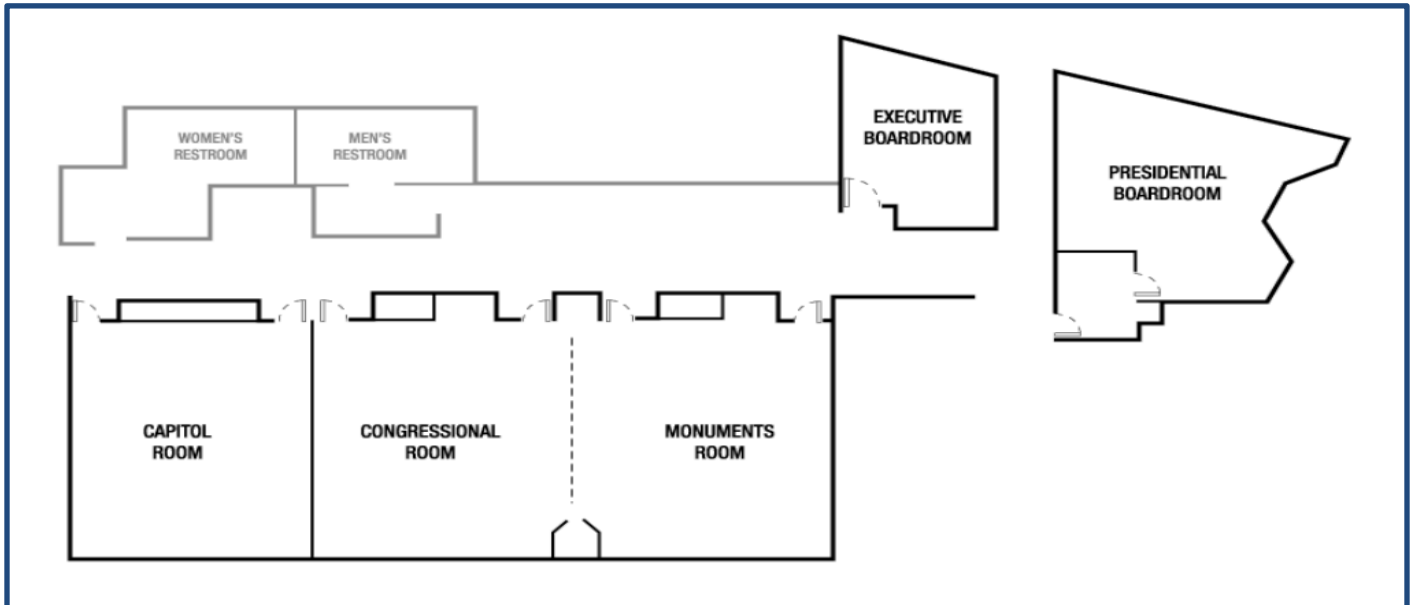

- ❖ 218 Guest Rooms | 8 Floors
- ❖ Adjacent to the **NoMa/Gallaudet Metro** station.
- ❖ One stop away from **Union Station**
- ❖ 1.2 mi away from **Children's National**
- ❖ In-room Microwave, Fridge & Coffee service
- ❖ Complimentary Wi-Fi
- ❖ 24-hour Fitness Center
- ❖ 24/7 The Market
- ❖ 24-hour Business Center
- ❖ **Onsite secured Valet Parking (included in rate)**
- ❖ Starbucks® Coffee
- ❖ The Bistro – serves hot, made-to-order breakfast, dinner & cocktail service
- ❖ On-site Coin Operated Laundry Facility
- ❖ Temperature-controlled Salt Water **Indoor Pool**

MEETINGS & EVENTS CAPACITY

Capacity Chart

Convert Meters | Reset

Meeting Room	Dimensions (LxWxH)	Area (sq ft)	Theater	Schoolroom	Conference	U-Shape	Reception	Banquet
Congressional Room	25x29x9	725	70	28	24	25	60	40
Capitol Room	25x29x9	725	70	28	24	25	60	40
Monuments Room	23x29x9	667	70	28	24	25	50	40
Congressional/Monuments	48x29x9	1,392	115	60		40	100	80
Executive Board Room	14x17x9	238			10			
Presidential Board Room	20x20x9	400	25		12			20